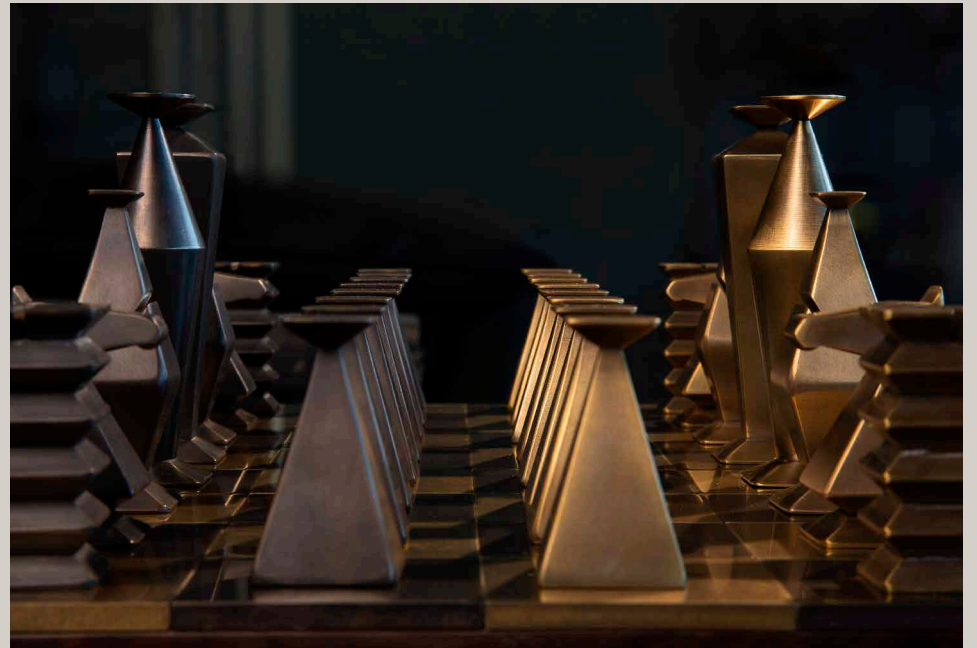

SONAR BOARDROOM TABLE

Patinated Steel

SONAR BOARDROOM TABLE

Patinated Steel

OTTERBURN CHESS SET

Patinated Brass, Blackened Brass & Walnut

OTTERBURN CHESS SET

Patinated Brass, Blackened Brass & Walnut