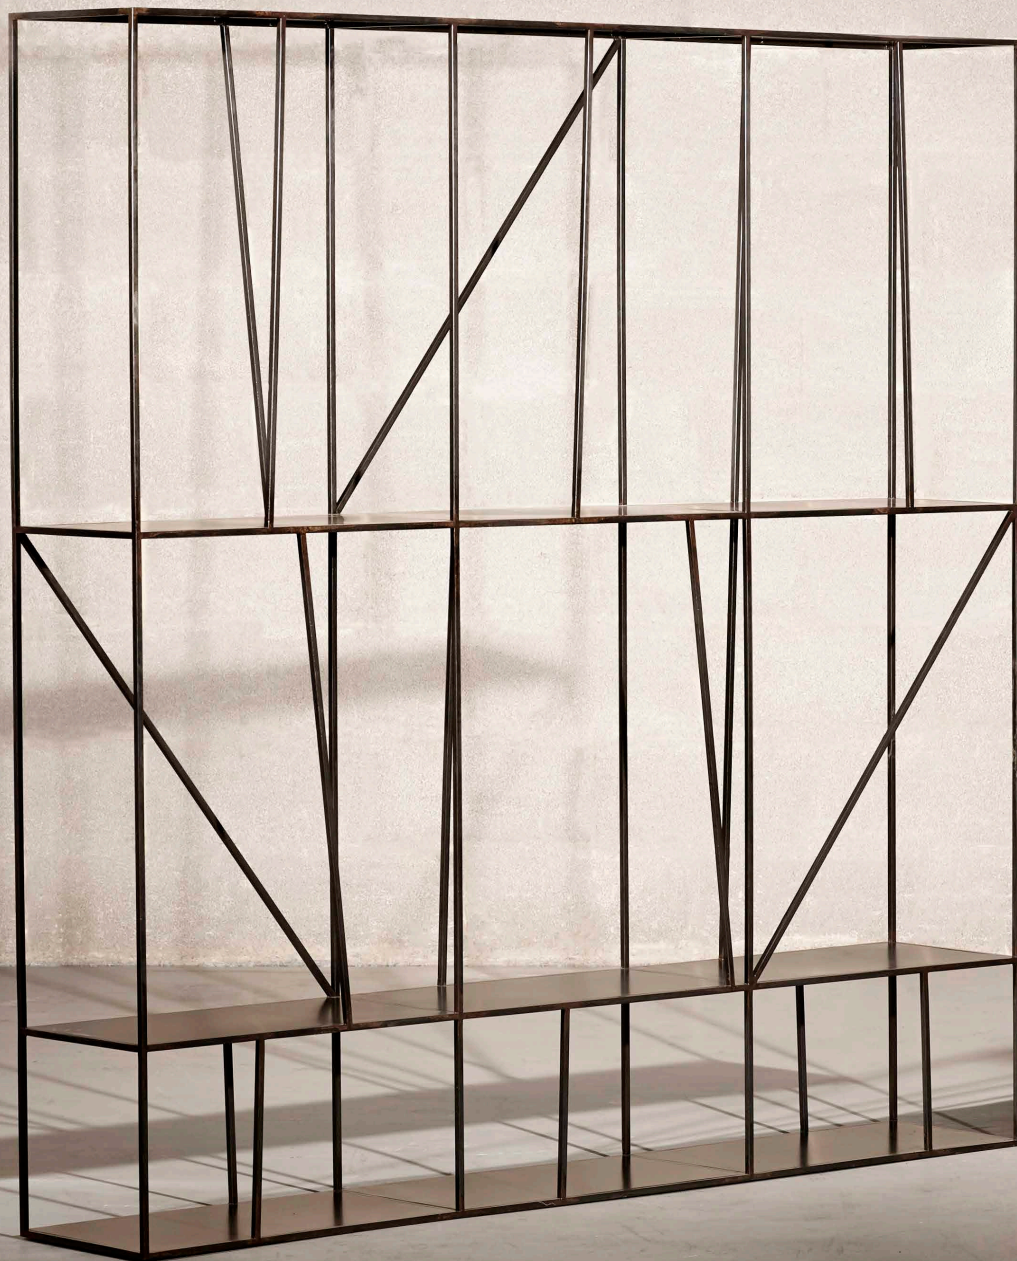

STAITHS SHELVING

Blackened Steel