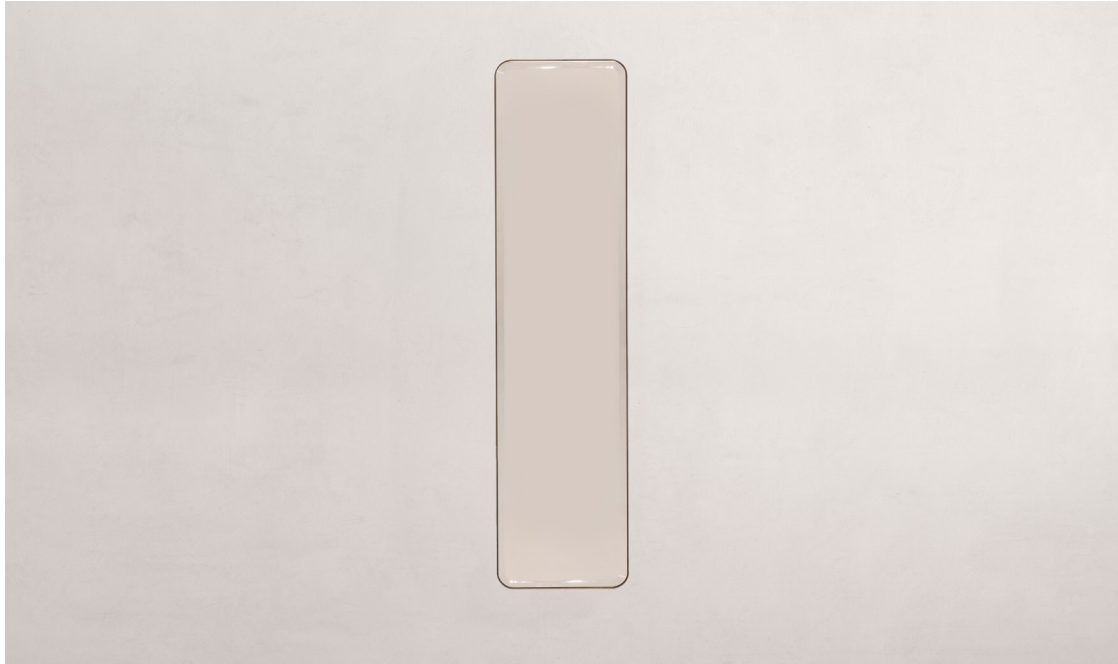

## SOFIE MIRROR — FULL HEIGHT SMALL

A handcrafted wall mirror with bevelled glass.

Can be hung in two orientations.

<https://www.novocastrian.co/pp-sofie-mirror-small>

---

#### Glass

Silver, bronze-tinted or grey-tinted mirror